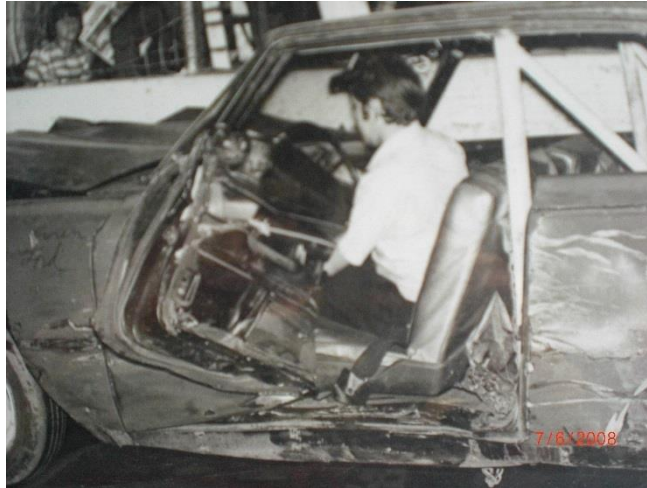

PHOTO TRIVIA
from the Fall, 2018 issue

This driver seems to have lost something as a result of an on-track altercation. Do you have any idea who this is, or at what track? Hint: it's a club member who's also in a more recent photo in this issue.

Talk about getting your doors blown off! This is longtime club member George Klein. George was racing at Freeport Speedway in September of 1970 when a fellow competitor came up on the inside. Apparently not content with passing George cleanly, he drove his car along the entire left side of George's. As if that wasn't enough, the other car peeled George's driver's door off and put him in the fence. Ouch.

Oh, and here's a recent photo of George: